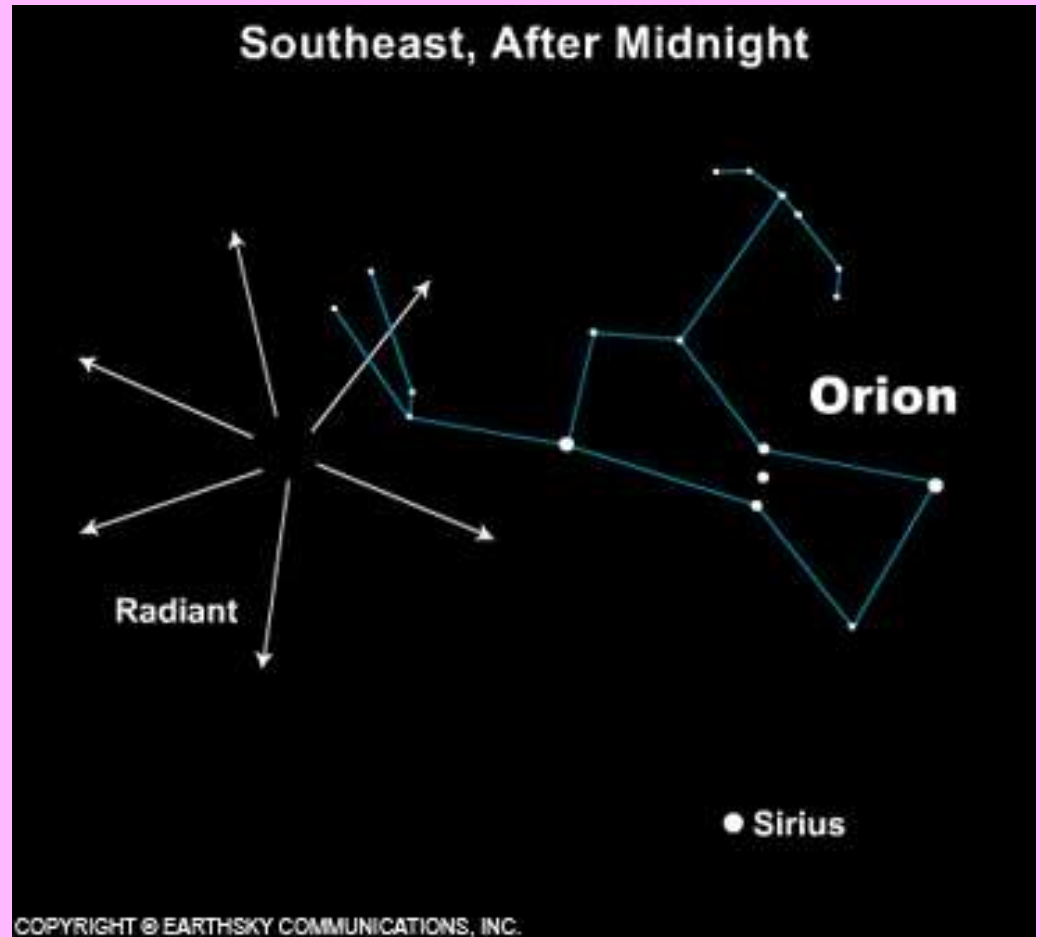

This section lists **the major meteor showers of the year** with details such as:

Date on which one can observe a peaking of meteors

Location in which this could be seen

Number of meteor per hour which could be observed

Meteor shower calander... keys

Notes :

1. **Activity** – Dates on which showers are active
2. **Peak** – Date of peaking
3. **RA-** (Right ascension) – similar to longitude of geographical maps
4. **Decl-** (Declination)- similar to latitude of geographical maps (+ in northern hemisphere and – in southern hemisphere). Since Tripunithura is app 10 deg Northern latitude , a shower with a decl of +45 can be seen if we tilt our head to North by 35 degrees ($45 - 10 = 35$). Similarly one shower with -45 decl , can be seen if we tilt our head by 55 degrees towards south ($10 - (-)45 = 55$)
5. **Vel-** Velocity of meteors in Kilo metres/sec
6. **r** (brightness factor) – if 2-2.5 bright shower, if >3 it is faint
7. **ZHR** – (Zenith Hourly rate) Number of meteors flying out per hour at the peak time

Note: Major showers like Orionids, Leonids and Geminids may provide excellent view this year due to favourable Moon phase

Meteor shower example

Name : Orionid

Activity : Oct 02–Nov 07

Peak : Oct 21

ZHR- 30

ZHR- Zenith Hourly Rate, which is the Number of Meteors per hour at peak timing

Comment: It is close to new moon on the peak days and hence observers will have **excellent view of the shower in 2014**

Note: **Radiant** is the location in the sky from which the meteors are observed to fly out