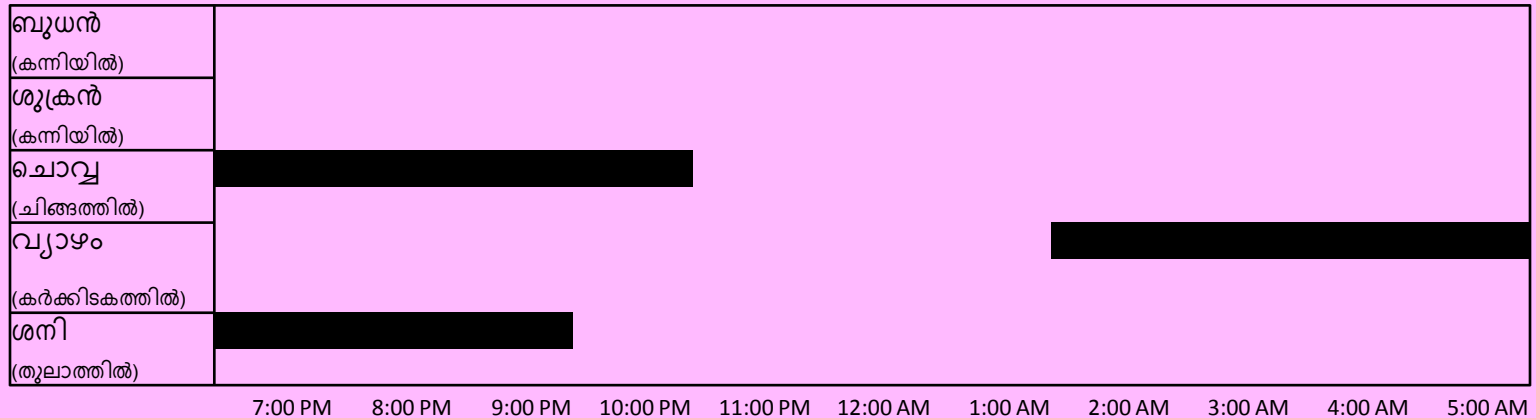

കന്നി 1190

Note: black bar indicates time duration when planet is visible in the sky at the middle of the month