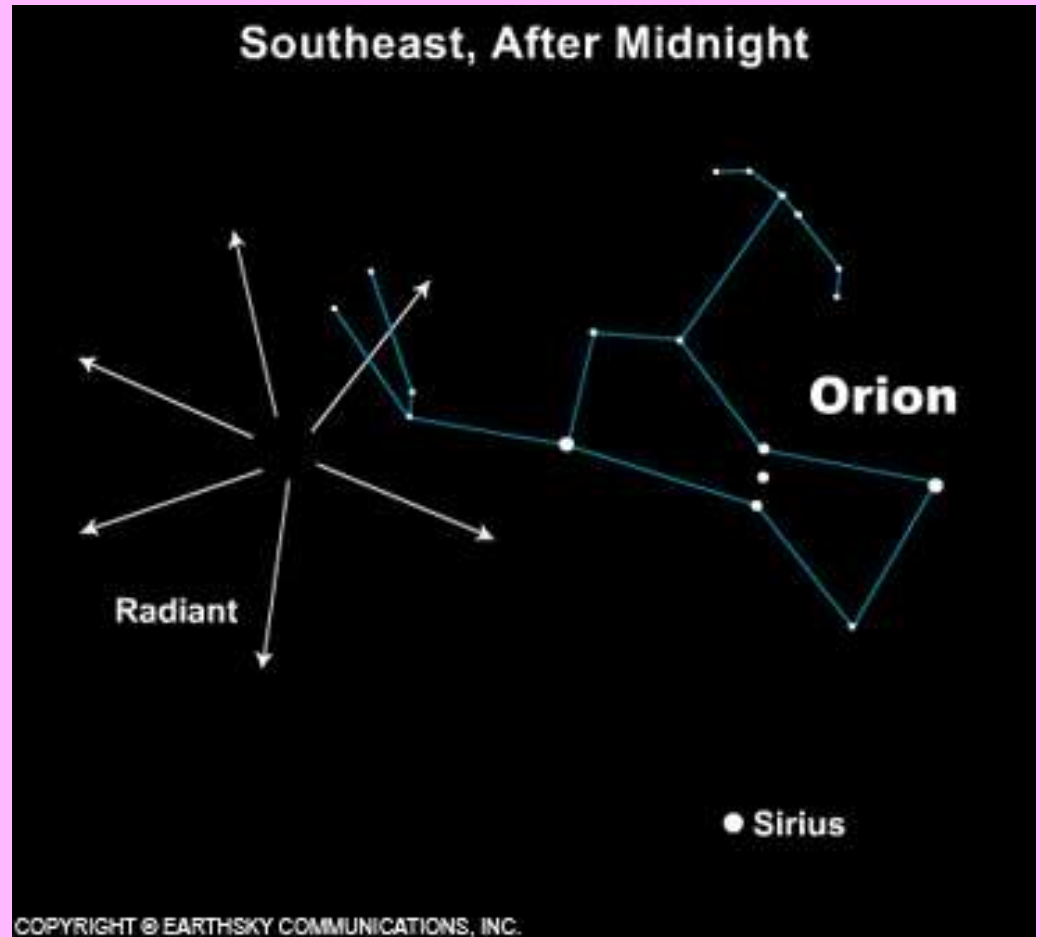

This section lists **the major meteor showers of the year** with details such as:

Date on which one can observe a peaking of meteors

Location in which this could be seen

Number of meteor per hour which could be observed

Meteor shower calander... keys

Notes :

1. **Activity** – Dates on which showers are active
2. **Peak** – Date of peaking
3. **RA-** (Right ascension) – similar to longitude of geographical maps
4. **Decl-** (Declination)- similar to latitude of geographical maps (+ in northern hemisphere and – in southern hemisphere). Since Tripunithura is app 10 deg Northern latitude , a shower with a decl of +45 can be seen if we tilt our head to North by 35 degrees ($45-10=35$). Similarly one shower with -45 decl , can be seen if we tilt our head by 55 degrees towards south ($10-(-)45=55$)
5. **Vel-** Velocity of meteors in Kilo metres/sec
6. **r** (brightness factor) – if 2-2.5 bright shower, if >3 it is faint
7. **ZHR** – (Zenith Hourly rate) Number of meteors flying out per hour at the peak time

Note: Major showers like Orionids, Leonids and Geminids may provide excellent view this year due to favourable Moon phase

Meteor shower example

Name : Orionid

Activity : Oct 02–Nov 07

Peak : Oct 21

ZHR- 30

ZHR- Zenith Hourly Rate, which is the Number of Meteors per hour at peak timing

Comment: It is close to new moon on the peak days and hence observers will have **excellent view of the shower in 2014**

Note: **Radiant** is the location in the sky from which the meteors are observed to fly out