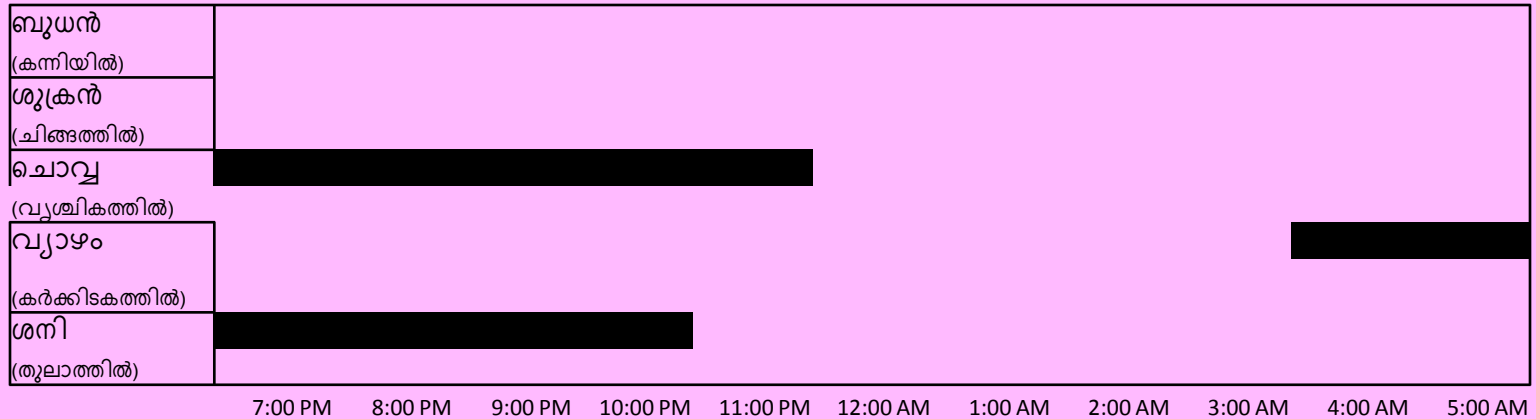

Viewing planets, sample..

ചിങ്ങം 1190