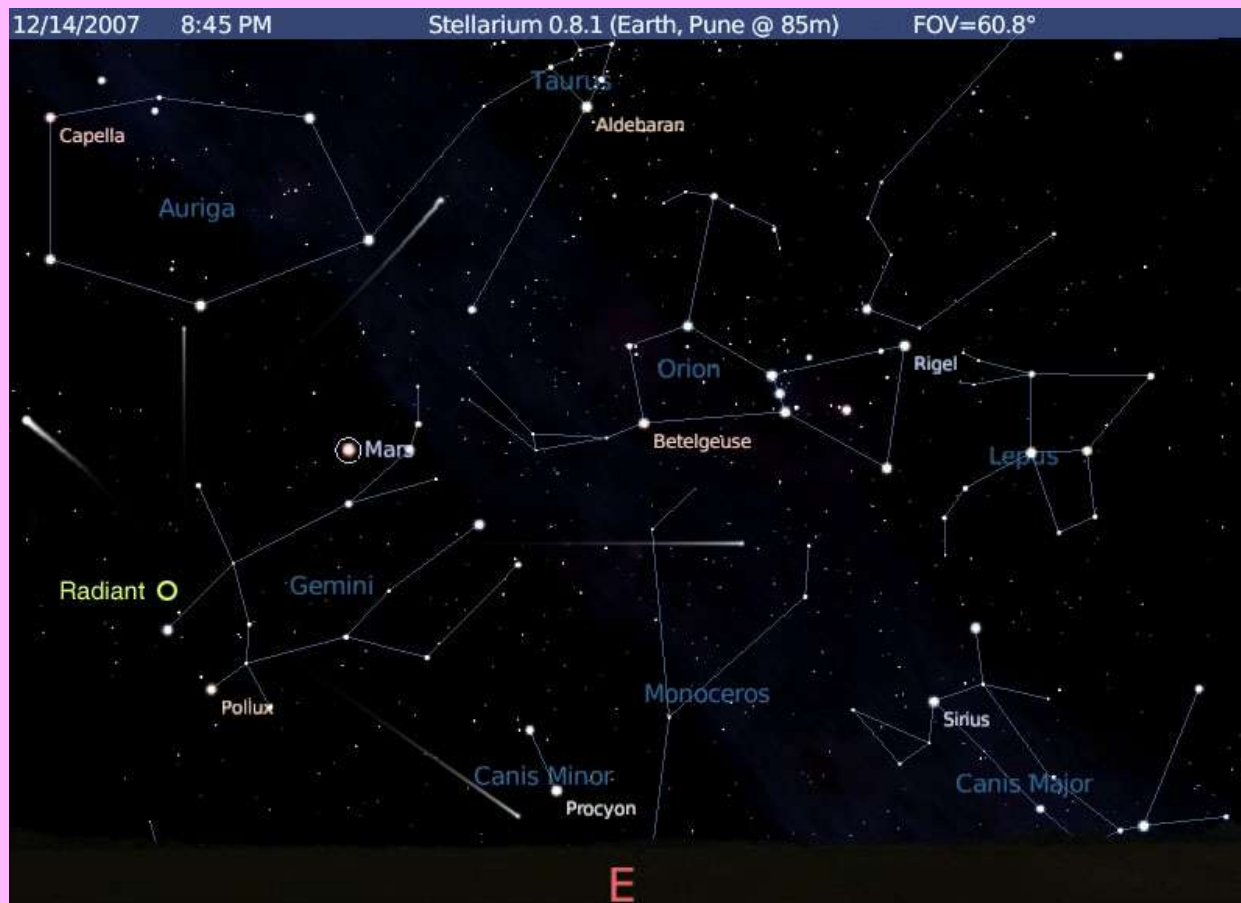

Meteor shower calander... keys

Notes :

1. **Activity** – Dates on which showers are active
2. **Peak** – Date of peaking
3. **RA-** (Right ascension) – similar to longitude of geographical maps
4. **Decl-** (Declination)- similar to latitude of geographical maps (+ in northern hemisphere and – in southern hemisphere). Since Tripunithura is app 10 deg Northern latitude , a shower with a decl of +45 can be seen if we tilt our head to North by 35 degrees ($45-10= 35$). Similarly one shower with -45 decl , can be seen if we tilt our head by 55 degrees towards south ($10-(-)45= 55$)
5. **Vel-** Velocity of meteors in Kilo metres/sec
6. **r** (brightness factor) – if 2-2.5 bright shower, if >3 it is faint
7. **ZHR** – (Zenith Hourly rate) Number of meteors flying out per hour at the peak time

Note: Major showers like Orionids, Leonids and Geminids may provide excellent view this year due to favourable Moon phase

Meteor shower example

Name : Orionid

Activity : Oct 02–Nov 07

Peak : Oct 21

ZHR- 30

ZHR- Zenith Hourly Rate, which is the Number of Meteors per hour at peak timing

Comment: It is close to new moon on the peak days and hence observers will have **excellent view of the shower in 2014**

Note: **Radiant** is the location in the sky from which the meteors are observed to fly out

Meteor shower example

Name :Geminids (GEM)

Activity :Dec 07–Dec 17

Peaking on : Dec 14

ZHR- 120

Comment: It is close to shashti and hence **fairly good view of the shower possible in 2014**

My tributes to..