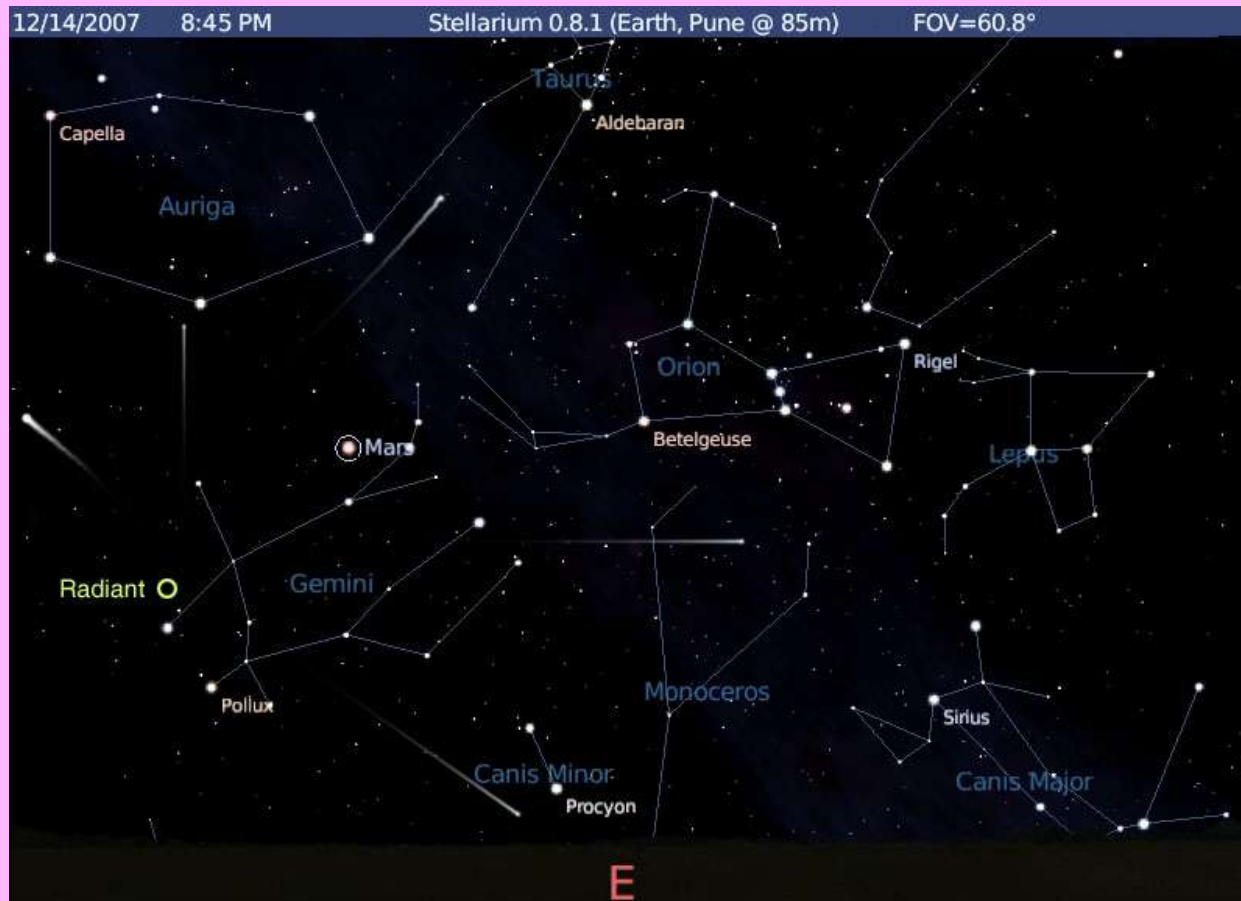

Meteor shower calander... keys

Notes :

1. **Activity** – Dates on which showers are active
2. **Peak** – Date of peaking
3. **RA-** (Right ascension) – similar to longitude of geographical maps
4. **Decl-** (Declination)- similar to latitude of geographical maps (+ in northern hemisphere and – in southern hemisphere). Since Tripunithura is app 10 deg Northern latitude , a shower with a decl of +45 can be seen if we tilt our head to North by 35 degrees ($45-10=35$). Similarly one shower with -45 decl , can be seen if we tilt our head by 55 degrees towards south ($10-(-)45=55$)
5. **Vel-** Velocity of meteors in Kilo metres/sec
6. **r** (brightness factor) – if 2-2.5 bright shower, if >3 it is faint
7. **ZHR** – (Zenith Hourly rate) Number of meteors flying out per hour at the peak time

Note: Major showers like Orionids, Leonids and Geminids may provide excellent view this year due to favourable Moon phase

Meteor shower example

Name : Orionid

Activity : Oct 02–Nov 07

Peak : Oct 21

ZHR- 30

ZHR- Zenith Hourly Rate, which is the Number of Meteors per hour at peak timing

Comment: It is close to new moon on the peak days and hence observers will have **excellent view of the shower in 2014**

Note: **Radiant** is the location in the sky from which the meteors are observed to fly out

Meteor shower example

Name :Geminids (GEM)

Activity :Dec 07–Dec 17

Peaking on : Dec 14

ZHR- 120

Comment: It is close to shashti and hence **fairly good view of the shower possible in 2014**

My tributes to..