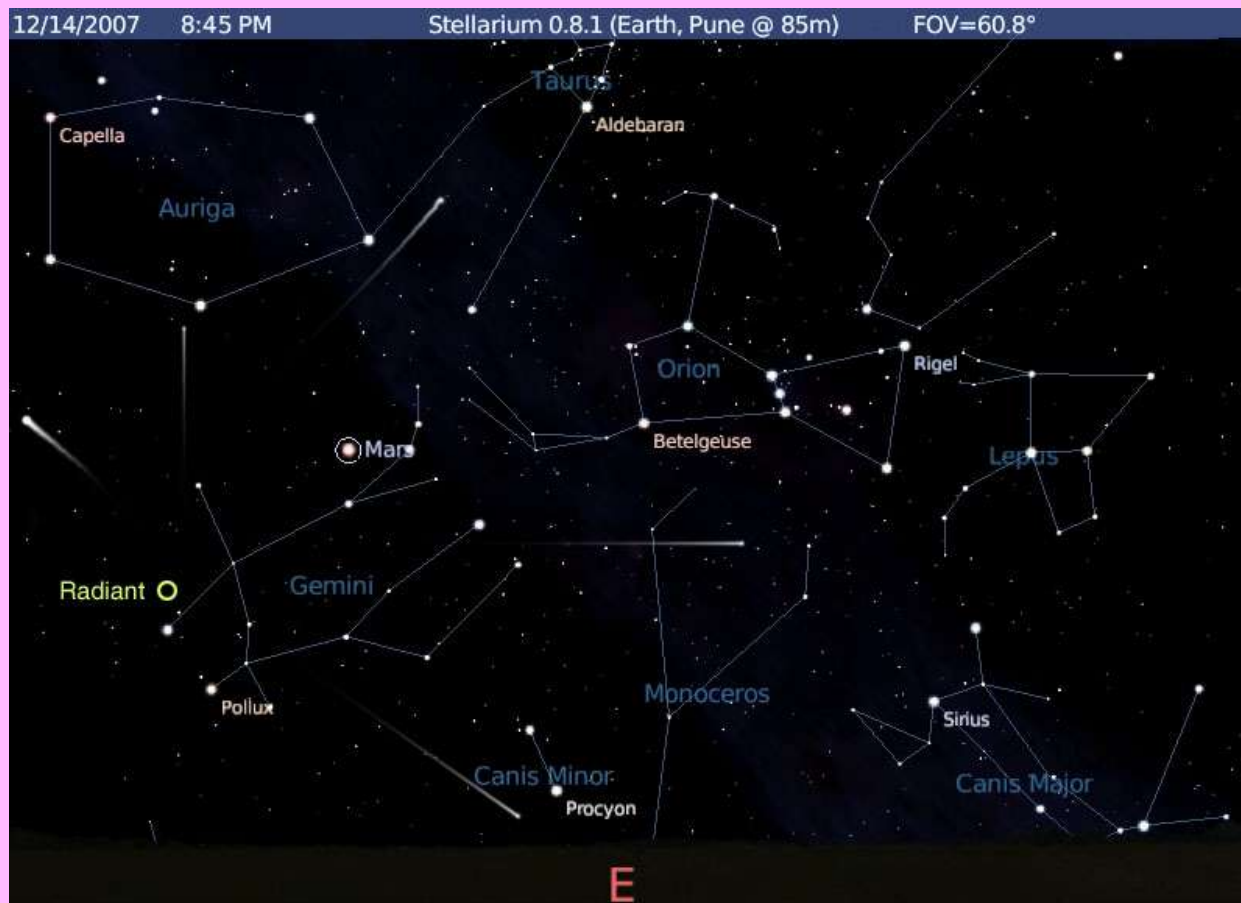

Meteor shower calander... keys

Notes :

1. **Activity** – Dates on which showers are active
2. **Peak** – Date of peaking
3. **RA-** (Right ascension) – similar to longitude of geographical maps
4. **Decl-** (Declination)- similar to latitude of geographical maps (+ in northern hemisphere and – in southern hemisphere). Since Tripunithura is app 10 deg Northern latitude , a shower with a decl of +45 can be seen if we tilt our head to North by 35 degrees ($45 - 10 = 35$). Similarly one shower with -45 decl , can be seen if we tilt our head by 55 degrees towards south ($10 - (-)45 = 55$)
5. **Vel-** Velocity of meteors in Kilo metres/sec
6. **r** (brightness factor) – if 2-2.5 bright shower, if >3 it is faint
7. **ZHR** – (Zenith Hourly rate) Number of meteors flying out per hour at the peak time

Note: Major showers like Orionids, Leonids and Geminids may provide excellent view this year due to favourable Moon phase

Meteor shower example

Name : Orionid

Activity : Oct 02–Nov 07

Peak : Oct 21

ZHR- 30

ZHR- Zenith Hourly Rate, which is the Number of Meteors per hour at peak timing

Comment: It is close to new moon on the peak days and hence observers will have **excellent view of the shower in 2014**

Note: **Radiant** is the location in the sky from which the meteors are observed to fly out

Meteor shower example

Name :Geminids (GEM)

Activity :Dec 07–Dec 17

Peaking on : Dec 14

ZHR- 120

Comment: It is close to shashti and hence **fairly good view of the shower possible in 2014**

My tributes to..