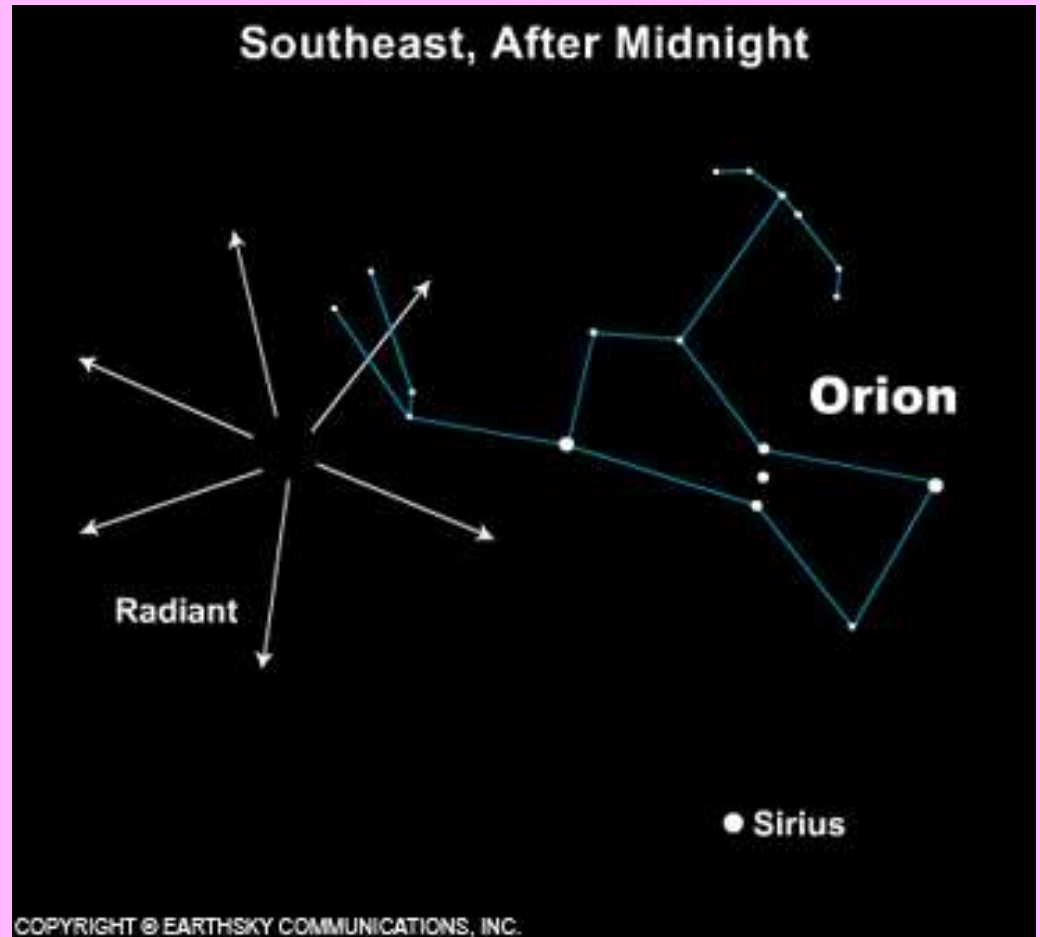

This section lists **the major meteor showers of the year** with details such as:

Date on which one can observe a peaking of meteors

Location in which this could be seen

Number of meteor per hour which could be observed

Meteor shower calander... keys

Notes :

1. **Activity** – Dates on which showers are active
2. **Peak** – Date of peaking
3. **RA-** (Right ascension) – similar to longitude of geographical maps
4. **Decl-** (Declination)- similar to latitude of geographical maps (+ in northern hemisphere and – in southern hemisphere). Since Tripunithura is app 10 deg Northern latitude , a shower with a decl of +45 can be seen if we tilt our head to North by 35 degrees ($45-10= 35$). Similarly one shower with -45 decl , can be seen if we tilt our head by 55 degrees towards south ($10-(-)45= 55$)
5. **Vel-** Velocity of meteors in Kilo metres/sec
6. **r** (brightness factor) – if 2-2.5 bright shower, if >3 it is faint
7. **ZHR** – (Zenith Hourly rate) Number of meteors flying out per hour at the peak time

Note: Major showers like Orionids, Leonids and Geminids may provide excellent view this year due to favourable Moon phase

Meteor shower example

Name : Orionid

Activity : Oct 02–Nov 07

Peak : Oct 21

ZHR- 30

ZHR- Zenith Hourly Rate, which is the Number of Meteors per hour at peak timing

Comment: It is close to new moon on the peak days and hence observers will have **excellent view of the shower in 2014**

Note: **Radiant** is the location in the sky from which the meteors are observed to fly out