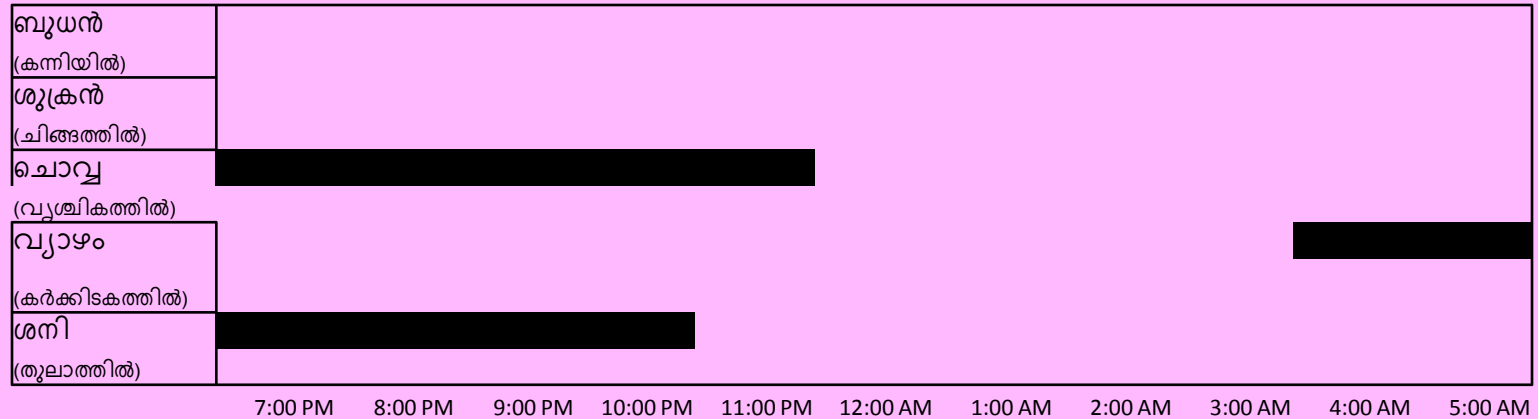

Viewing planets, sample..

ചിങ്ങം 1190