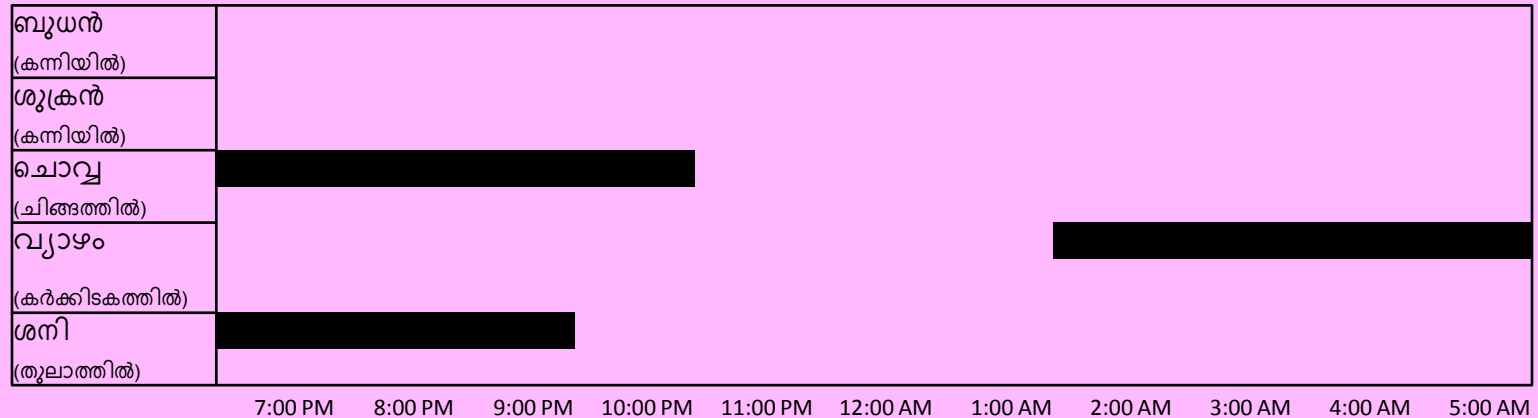

കന്നി 1190

Note: black bar indicates time duration when planet is visible in the sky at the middle of the month